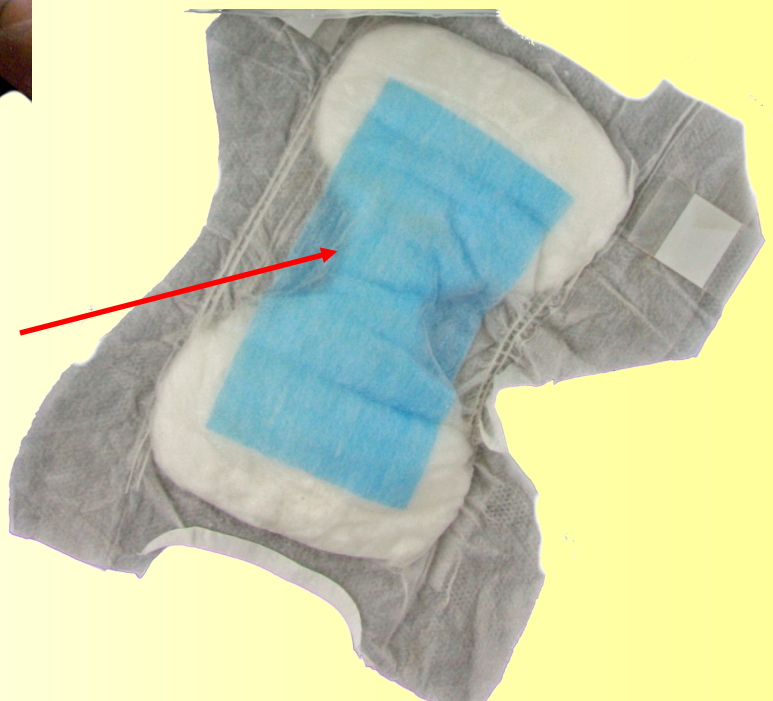

Cuddle Buns

What makes our diapers so special?

The answer ...
The narrow crotch.
Our pads are figure-eight in shape. This helps keep the baby positioned to prevent abduction.

*Reference article:
NYU Child Study Center
Premature Infants: A Later Look
"Correctly sized diapers is one such simple invention. For example, it was found that preemies who are put in diapers that are too large must keep their legs spread apart in order to accommodate the extra fabric. This resulted in incorrect turn-out of the hips and thus later, motor problems."

Cuddle Buns also have NO exposed plastic that can stick to baby's sensitive skin, and they have hook & loop attachments instead of tape.

Order #	Product Description	Bx Qty
Cuddle Buns Developmental Diapers		
21A	Preemie Size For infants 2.5 - 4.5 lbs. or 1300 - 2000 gm	360
21C	Ultra-Preemie For infants under 2.5 lbs. or 1300 gm	360