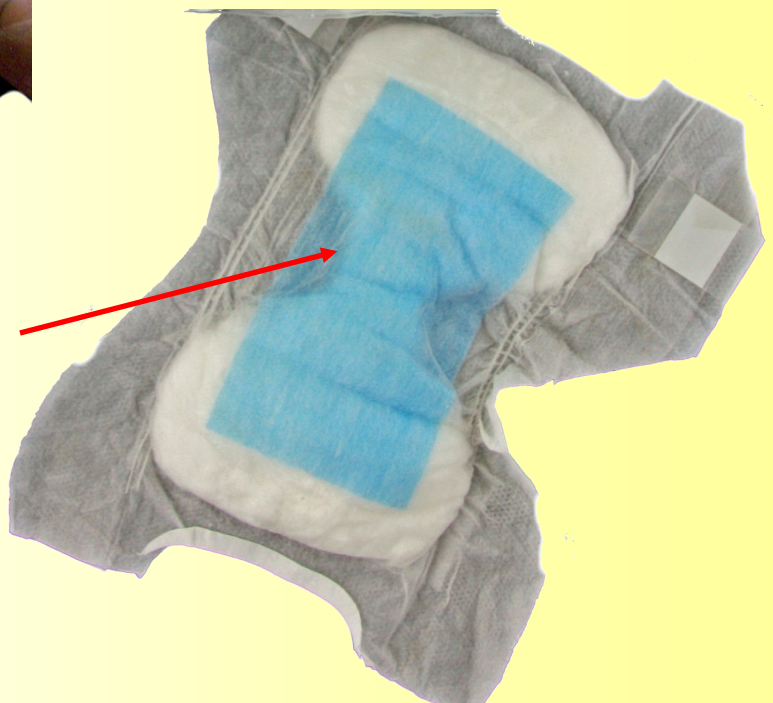

Cuddle Buns

What makes our diapers so special?

The answer ...
The narrow crotch.
Our pads are figure-eight in shape. This helps keep the baby positioned to prevent abduction.

*Reference article:
NYU Child Study Center
Premature Infants: A Later Look
"Correctly sized diapers is one such simple invention. For example, it was found that preemies who are put in diapers that are too large must keep their legs spread apart in order to accommodate the extra fabric. This resulted in incorrect turn-out of the hips and thus later, motor problems."

Cuddle Buns also have NO exposed plastic that can stick to baby's sensitive skin, and they have hook & loop attachments instead of tape.

Order #	Product Description	Bx Qty
Cuddle Buns Developmental Diapers		
21A	Preemie Size For infants 2.5 - 4.5 lbs. or 1100 - 2050 gm	360
21C	Ultra-Preemie For infants under 2.5 lbs. or 1100 gm	360