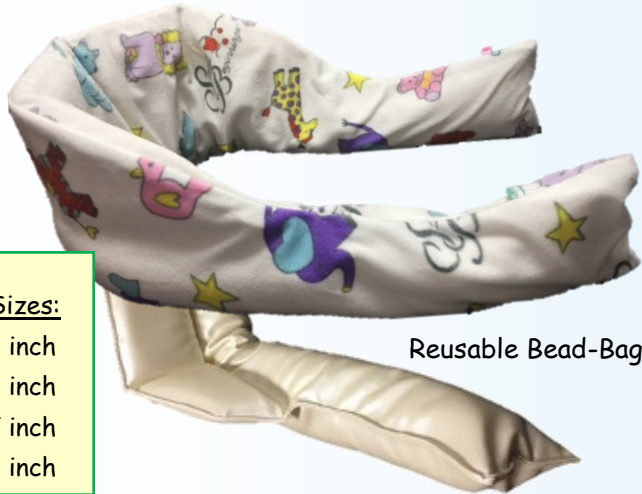

Diana Bed Buddy

The Diana Bed Buddy Covers come in 3 very soft fabrics; fleece, knit and disposable. The fleece and knit can be machine washed and dried.

Note: All have Cuffed-End for easy closing.

Reusable Bead-Bag

4 Sizes:

- 33 inch
- 39 inch
- 47 inch
- 63 inch

The Diana Bed Buddy is the easiest positioning device to use. It quickly surrounds and interfaces with infant, providing a soft, rebounding surface. Developed at Princess Diana Hospital in the UK to keep baby's legs from extending over the Bed Buddy. It facilitates a NIDCAP recommended leg-tuck.

Notice the feet over the top - The Diana prevents this from occurring.

Diana Bed Buddy Infant Positioning Devices

Order #	Product Description	Cs Qty
Diana Bed Buddy - Bead-Bag Only		
14A-B Diana	Preemie Reusable 47" Long x 3" Diameter with 6.5" Rise. Weighs 2552 gm. For infants between 3 - 5 lbs.	6
14B-B Diana	Newborn Reusable 63" Long x 3.5" Diameter with 7.5" Rise. Weighs 3998 gm. For infants over 5 lbs.	6
14C-B Diana	Ultra-Preemie Reusable 39" Long x 2.5" Diameter with 5.5" Rise. Weighs 1616 gm. For infants between 1 -3 lb.	10
14E-B Diana	XS Ultra-Preemie Reusable 33" Long x 2" Diameter with 5.5" Rise. Weighs 851 gm. For infants under 1 lb.	10