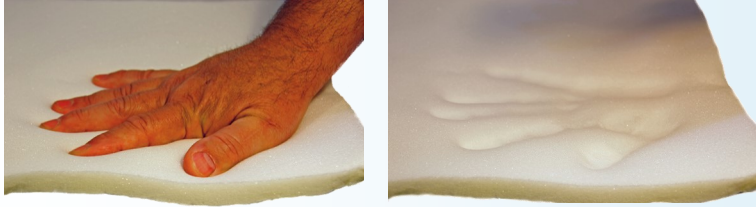

Heavenly Foam Mattress

- Memory Foam, first developed by NASA
- Latex-free memory foam
- Relieves pressure points
- Reduces stress & surface tension
- Perfect topper for the neonatal bed
- Available in 2 sizes and 2 styles
- Plus custom sizes to meet your needs

**Waterproof Disposable Cover
Over Single-Patient-Use Heavenly
Foam Mattress**

**Reusable Heavenly Foam Mattress
with Knit Cover**

**Reusable
Heavenly Foam Mattress
with Fleece Cover**

Heavenly Foam Mattress		
Order #	Product Description	Cs Qty
Mattress Only		
04VE	Heavenly Foam Mattress 20" x 3.5" x .625" Single-Patient Use. Includes one 04VED Waterproof Cover. For infants over 700 gm	24
04CVE	Heavenly Foam Mattress 10" x 13.5" x .625" Single-Patient Use. Includes one 04CVED Waterproof Cover. For infants under 700 gm	10
Reusable Covered Mattresses Only		
04VE-C	Preemie/Newborn Reusable Heavenly Foam Double Mattress 20" x 13.5" x 1.25" For infants over 700 gm.	8
04CVE-C	Ultra-Preemie Reusable Heavenly Foam Mattress 10" x 13.5" x .625" For infants under 700 gm.	6
Covers for Heavenly Foam Mattress		
04A	Preemie/Newborn Reusable Heavenly Foam Double Mattress 20" x 13.5" x 1.25" Fleece Covers	10
04AK	Preemie/Newborn Reusable Heavenly Foam Double Mattress 20" x 13.5" x 1.25" Knit Covers	10
04VED	Preemie/Newborn Single-Patient Use Heavenly Foam Mattress 20" x 13.5" x .625" Waterproof Disposable Covers	20/Pkg
04VED-C	Preemie/Newborn Reusable Heavenly Foam Double Mattress 20" x 13.5" x 1.25" Disposable Covers	20/Pkg
04C	Ultra-Preemie Reusable Heavenly Foam Mattress 10" x 13.5" x .625" Fleece Covers	10
04CK	Ultra-Preemie Reusable Heavenly Foam Mattress 10" x 13.5" x .625" Knit Covers	10
04CVED	Ultra-Preemie Heavenly Foam Mattress 10" x 13.5" x .625" Waterproof Disposable Covers	20/Pkg