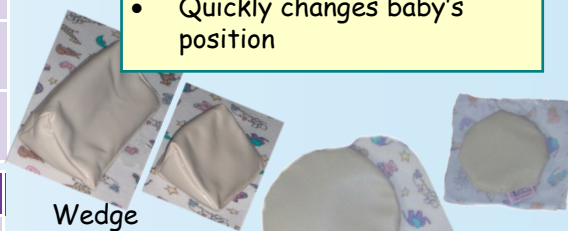

Posture Pillow Covers Only		
10EA	Preemie Abdominal Pillow Fitted Fleece Covers	10
10EAK	Preemie Abdominal Pillow Fitted Knit Covers	10
10EAD	Preemie Abdominal Pillow Disposable Covers	20/Pkg
10EEA	Ultra-Preemie Abdominal Pillow Fitted Fleece Covers	10
10EEAK	Ultra-Preemie Abdominal Pillow Fitted Knit Covers	10
10EEAD	Ultra-Preemie Abdominal Pillow Disposable Covers	20/Pkg
10EH	Preemie Head Pillow Fleece Covers	10
10EKH	Preemie Head Pillow Knit Covers	10
10EED	Preemie/Ultra-Preemie Head/Wedge Disposable Covers	20/Pkg
10EEH	Ultra-Preemie Head Pillow Fleece Covers	10
10EEKH	Ultra-Preemie Head Pillow Knit Covers	10
10ENBH	Newborn Head Pillow Fleece Covers	10
10ENBKH	Newborn Head Pillow Knit Covers	10
10ED	Newborn Head & Preemie Wedge Disposable Covers	20/Pkg
10EW	Preemie Wedge Pillow Fleece Covers	10
10EKW	Preemie Wedge Pillow Knit Covers	10
10EEW	Ultra-Preemie Wedge Pillow Fleece Covers	10
10EEKW	Ultra-Preemie Wedge Pillow Knit Covers	10

Foam-Filled Pillows

You can X-Ray thru

Gel Beads

Wedge Pillows: The Work Horse

- Multi-Functional: holds infant position, vent tubing & IV lines
- Quickly changes baby's position

Wedge

Head

Abdominal