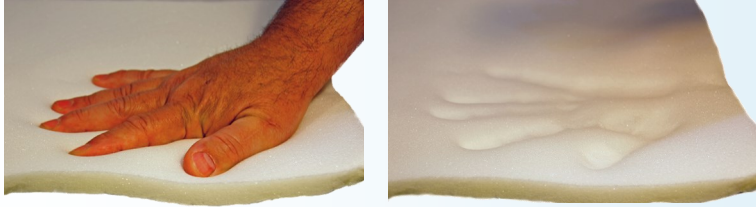

Heavenly Foam Mattress

- Memory Foam, first developed by NASA
- Latex-free memory foam
- Relieves pressure points
- Reduces stress & surface tension
- Perfect topper for the neonatal bed
- Available in 2 sizes and 2 styles
- Plus custom sizes to meet your needs

**Waterproof Disposable Cover
Over Single-Patient-Use Heavenly
Foam Mattress**

**Reusable Heavenly Foam Mattress
with Knit Cover**

**Reusable
Heavenly Foam Mattress
with Fleece Cover**

Heavenly Foam Mattress		
Order #	Product Description	Cs Qty
Mattress Only		
04VE	Heavenly Foam Mattress 20" x 3.5" x .625" Single-Patient Use. Includes one 04VED Waterproof Cover. For infants over 700 gm	24
04CVE	Heavenly Foam Mattress 10" x 13.5" x .625" Single-Patient Use. Includes one 04CVED Waterproof Cover. For infants under 700 gm	10
Reusable Covered Mattresses Only		
04VE-C	Preemie/Newborn Reusable Heavenly Foam Double Mattress 20" x 13.5" x 1.25" For infants over 700 gm.	8
04CVE-C	Ultra-Preemie Reusable Heavenly Foam Mattress 10" x 13.5" x .625" For infants under 700 gm.	6
Covers for Heavenly Foam Mattress		
04A	Preemie/Newborn Reusable Heavenly Foam Double Mattress 20" x 13.5" x 1.25" Fleece Covers	10
04AK	Preemie/Newborn Reusable Heavenly Foam Double Mattress 20" x 13.5" x 1.25" Knit Covers	10
04VED	Preemie/Newborn Single-Patient Use Heavenly Foam Mattress 20" x 13.5" x .625" Waterproof Disposable Covers	20/Pkg
04VED-C	Preemie/Newborn Reusable Heavenly Foam Double Mattress 20" x 13.5" x 1.25" Disposable Covers	20/Pkg
04C	Ultra-Preemie Reusable Heavenly Foam Mattress 10" x 13.5" x .625" Fleece Covers	10
04CK	Ultra-Preemie Reusable Heavenly Foam Mattress 10" x 13.5" x .625" Knit Covers	10
04CVED	Ultra-Preemie Heavenly Foam Mattress 10" x 13.5" x .625" Waterproof Disposable Covers	20/Pkg